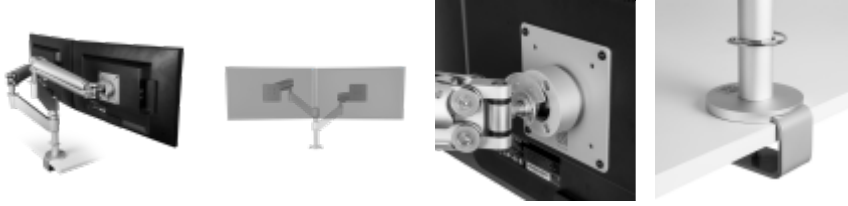

R-Go Caparo 3 Pro Twin Monitor arm, gas spring, 0-18 kg, silver

RGOVLCA3PTW
8719274490715

1 arm for 2 screens!

The R-Go Caparo 3 Pro Twin is the solution for working with two screens. This monitorarm is suitable for screens between 0 and 18 kg.

Model and function	
Model:	Monitor Arm
Capacity (in kg):	0-18 kg
Screen diagonal:	≤ 27"
Desk mount:	Desk Clamp 1-5 cm
VESA:	75x75 mm and 100x100 mm

Adjustability	
Type of spring:	Gas spring
Adjustable in depth:	Yes
Adjustable in height:	Yes
Tilt:	40°
Rotation:	360 °
Swivel:	180 °

General	
Net weight (in grams):	5870
Product material:	Aluminium
Colour:	Matte silver anodised
Series:	Caparo

Logistical information	
Package dimensions (LxWxH in mm):	390 x 295 x 122
Gross weight (in grams):	8260
HS code (tariff):	76169990
Country of origin:	China

R-Go Caparo 3 Pro Twin Monitor arm, gas spring, 0-18 kg, silver