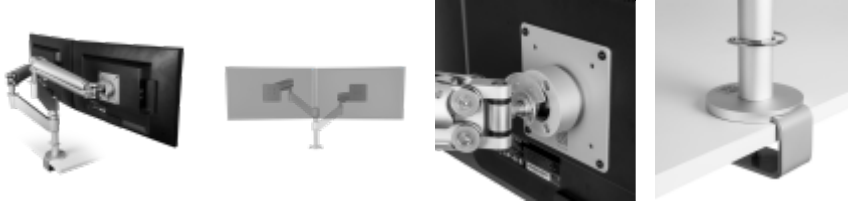

R-Go Caparo 3 Pro Twin Monitor arm, gas spring, 0-18 kg, silver

RGOVLCA3PTW
8719274490715

1 arm for 2 screens!

The R-Go Caparo 3 Pro Twin is the solution for working with two screens. This monitorarm is suitable for screens between 0 and 18 kg.

Model and function	
Model:	Monitor Arm
Capacity (in kg):	0-18 kg
Screen diagonal:	≤ 27"
Desk mount:	Desk Clamp 1-5 cm
VESA:	75x75 mm and 100x100 mm

Adjustability	
Type of spring:	Gas spring
Adjustable in depth:	Yes
Adjustable in height:	Yes
Tilt:	40°
Rotation:	360 °
Swivel:	180 °

General	
weight (gram):	5870
Product material:	Aluminium
Colour:	Matte silver anodised
Series:	Caparo

Logistical information	
Package dimensions (LxWxH in mm):	390 x 295 x 122
Gross weight (in grams):	8260
HS code (tariff):	76169990
Country of origin:	China

R-Go Caparo 3 Pro Twin Monitor arm, gas spring, 0-18 kg, silver