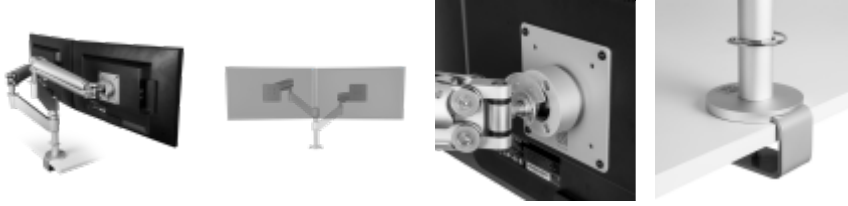

# R-Go Caparo 3 Pro Twin Monitor arm, gas spring, 0-18 kg, silver

RGOVLCA3PTW  
8719274490715

## 1 arm for 2 screens!

The R-Go Caparo 3 Pro Twin is the solution for working with two screens. This monitorarm is suitable for screens between 0 and 18 kg.

Model and function	
Model:	Monitor Arm
Capacity (in kg):	0-18 kg
Screen diagonal:	≤ 27"
Desk mount:	Desk Clamp 1-5 cm
VESA:	75x75 mm and 100x100 mm

Adjustability	
Type of spring:	Gas spring
Adjustable in depth:	Yes
Adjustable in height:	Yes
Tilt:	40°
Rotation:	360 °
Swivel:	180 °

General	
weight (gram):	5870
Product material:	Aluminium
Colour:	Matte silver anodised
Series:	Caparo

# **R-Go Caparo 3 Pro Twin Monitor arm, gas spring, 0-18 kg, silver**