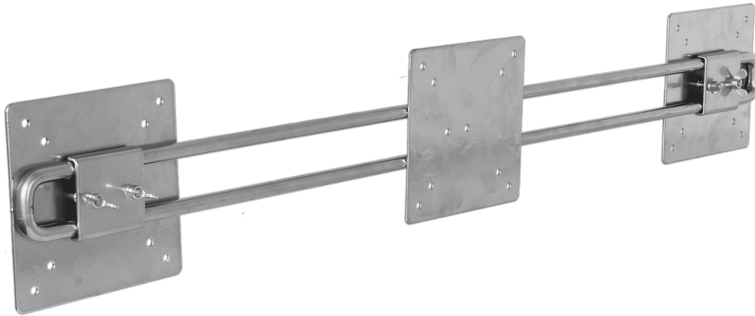

R-Go Steel Wing for 2 monitors, black

Reference: RGOSCWINGBL

EAN: 8719274490869

For more info: www.r-go-tools.com

Two monitors, one monitor arm

With the R-Go Steel Wing you attach two monitors on one monitor arm. You can place two monitors at the same height. It's a very easy and inexpensive solution, because there is no need to buy a second monitor arm.

- **Up to 32 inch**
The wing is suitable for screens up to 32 inches
- **For any monitor arm**
The wing is suitable for monitor arms with a VESA connection.

MODEL AND FUNCTION

Model:	Monitor Arm
Capacity (in kg):	10 kg
Screen diagonal:	≤ 32"
VESA:	75x75 mm and 100x100 mm

ADJUSTABILITY

Adjustable in depth:	No
----------------------	----

GENERAL

Length (mm):	850
Width (mm):	125
Height (mm):	25
Weight (gram):	1850
Product material:	Steel
Colour:	Black
Serie:	R-Go Steel

LOGISTICAL INFORMATION