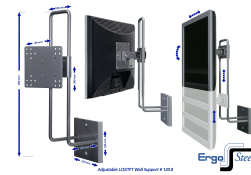

R-Go Up & Down Wall Bracket, adjustable, silver

Reference: RGOSC120
EAN: 8719274490135

R-Go Tools

For more info: www.r-go-tools.com

Always the perfect viewing height

The R-Go Up & Down Wall bracket is adjustable in height, tilt and rotate. It creates space on your desk top, so you can work efficiently. With the R-Go Up & Down Wall Bracket you simply set your monitor at the desired viewing height.

- **Also for outside your office**

You can also place it in your kitchen or bathroom, just because you'd like a second display there.

- **Award Winning Design**

The solid R-Go Up & Down Wall Bracket is very easy to install.

MODEL AND FUNCTION

Model:	Wall Bracket
Capacity (in kg):	10 kg
Screen diagonal:	≤ 27"
Other options:	1 monitor
VESA:	75x75 mm and 100x100 mm

ADJUSTABILITY

Adjustable in height:	Yes
Tilt:	90°

Rotation:	0°
Swivel:	180°

GENERAL

Length (mm):	120
Width (mm):	120
Height (mm):	450
Weight (gram):	2070
Product material:	Steel
Colour:	Silver
Serie:	R-Go Steel

LOGISTICAL INFORMATION

Package dimensions (LxWxH in mm):	460 x 125 x 135
Gross weight (in grams):	1700
Carton Size (mm):	460 x 125 x 135
Carton weight (grams):	1700
Quantity in carton:	1
HS code (tariff):	73262000
Country of origin:	The Netherlands