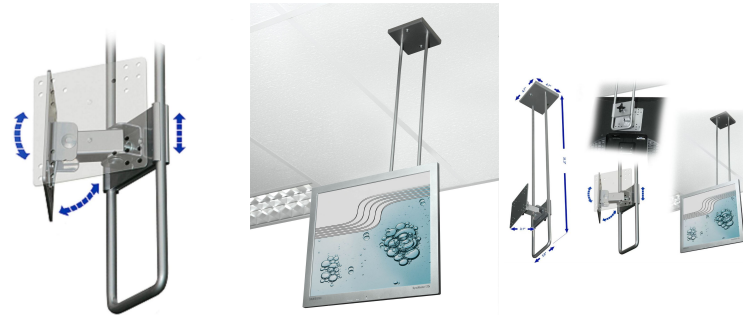

R-Go Top Down Wall Bracket, adjustable, silver

Reference: RGOSC140
EAN: 8719274490166

For more info: www.r-go-tools.com

R-Go Tools

For offices and use at home

The R-Go Top Down Wall Bracket is a solid ceiling mount that is adjustable in height. It is ideal for hospitals and dormitories in institutions. The R-Go Top Down Wall Bracket is also suitable for your bedroom at home. With this ceiling mount you can attach your flat screen very simply to the ceiling.

- **Suitable for displays**
The R-Go Top Down Wall Bracket can be used to show information on a display in any kind of space.
- **Flexible and tiltable**
The display can swivel to the left and right, and has flexible tilt capabilities.

MODEL AND FUNCTION

Model:	Wall Bracket
Capacity (in kg):	10 kg
Screen diagonal:	≤ 27"
Other options:	1 monitor
VESA:	75x75 mm and 100x100 mm

ADJUSTABILITY

Adjustable in height:	Yes
-----------------------	-----

Tilt:	90°
Rotation:	0°
Swivel:	180°

GENERAL

Length (mm):	790
Width (mm):	120
Height (mm):	120
Weight (gram):	2070
Product material:	Steel
Colour:	Silver
Serie:	R-Go Steel

LOGISTICAL INFORMATION

Package dimensions (LxWxH in mm):	800 x 125 x 125
Gross weight (in grams):	2400
Carton Size (mm):	800 x 125 x 125
Carton weight (grams):	2400
Quantity in carton:	1
HS code (tariff):	73262000
Country of origin:	The Netherlands