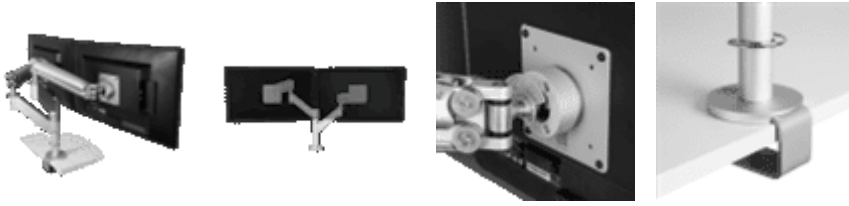

R-Go Caparo 3 Pro Twin Monitor arm, gas spring, 0-18 kg, silver

RGOVLCA3PTW
8719274490715

1 arm for 2 screens!

The R-Go Caparo 3 Pro Twin is the solution for working with two screens. This monitorarm is suitable for screens between 0 and 18 kg.

Model and function	
Model:	Monitor Arm
Capacity (in kg):	0-18 kg
Screen diagonal:	≤ 27"
Desk mount:	Desk Clamp 1-5 cm
VESA:	75x75 mm and 100x100 mm

Adjustability	
Type of spring:	Gas spring
Adjustable in depth:	Yes
Adjustable in height:	Yes
Tilt:	40°
Rotation:	360 °
Swivel:	180 °

General	
weight (gram):	5870
Product material:	Aluminium
Colour:	Matte silver anodised
Series:	Caparo

Logistical information	
Package dimensions (LxWxH in mm):	390 x 295 x 122
Gross weight (in grams):	8260
HS code (tariff):	76169990
Country of origin:	China

R-Go Caparo 3 Pro Twin Monitor arm, gas spring, 0-18 kg, silver