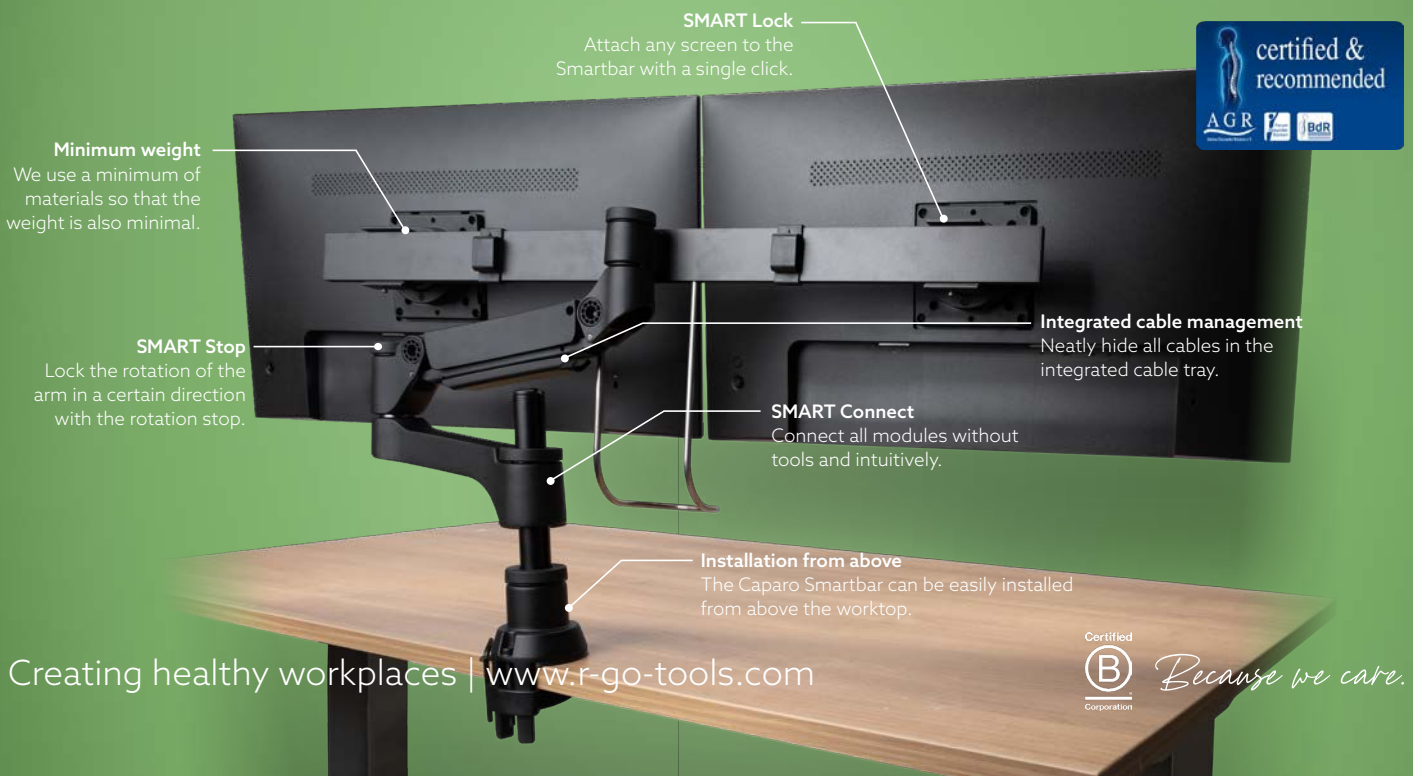

### Certified 100% circular

The Smartbar is designed so that the materials can be easily separated for recycling. The packaging is foldable and 100% recycled cardboard.

### Easily adjustable

Easily adjustable in depth and height. Screens can tilt and swivel as desired. The Caparo arm is equipped with a gas spring.

## Prevents hunched posture

Did you know that the wrong set-up of your monitors has a direct effect on your working posture? A hunched or twisted posture can easily lead to neck and back pain. Using a monitor arm with Smartbar, you can raise your monitors to eye level. This way, you will automatically adopt an upright working posture.

## R-Go Smartbar

The R-Go Smartbar allows you to quickly and easily adjust two monitors to the correct height at the same time. This way everyone can work ergonomically with 2 monitors.

Check out One Tree Planted!