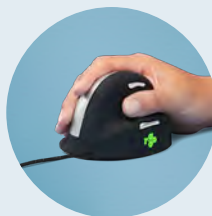

R-Go HE mouse assortment

R-Go HE Break

R-Go HE Basic

	Small (S)	Medium (M)	Large (L)	Medium (M)	
Wired	Right	•	RGOHE	RGOHELA	•
	Left	•	RGOHELE	RGOHELELA	•
Wireless	Right	RGOHBRSWLBL ⁽¹⁾	RGOHEWL ⁽¹⁾	RGOHELAWL ⁽¹⁾	RGOHEBAMRWL ⁽¹⁾
	Left	•	RGOHEWLL ⁽¹⁾	RGOHELELAWL ⁽²⁾	•

⁽¹⁾ Bluetooth 5.0

⁽²⁾ 2.4 GHz