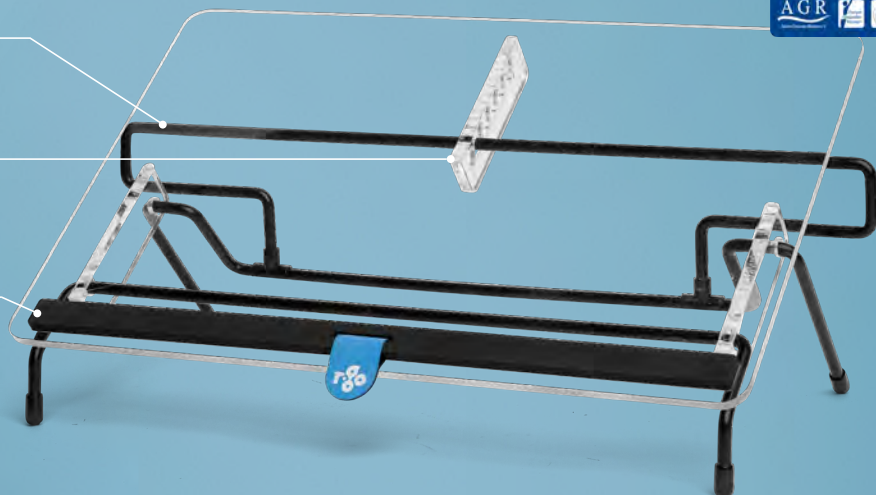

Soft foam wrist support

The document holders are equipped with a soft foam wrist support for optimal comfort while working.

Unique design

The R-Go Flex Read has a unique design with acrylic transparent top and steel base frame.

Adjustable in 6 angles

This document holder is adjustable in 6 positions to suit your needs.

Soft foam wrist support

With a soft foam strip to support your wrists and for optimal comfort.

R-Go Read2Write

From reading to writing in one movement