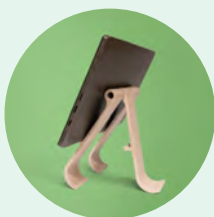

R-Go Treepod laptop and tablet stand

R-Go Treepod	
	RGOTPW
For laptop and/or tablet	Both
Positions	3
Capacity	11.0 lb (5 kg)