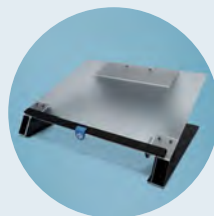

R-Go Read2Write

RGORIDOFA