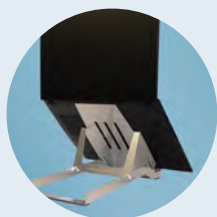

R-Go Riser Basic Laptop stand

R-Go Riser Basic

RGORIBASI

For laptop or tablet

Laptop

Number of positions

3