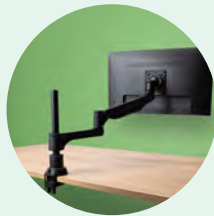

R-Go monitor arm assortment

R-Go Caparo