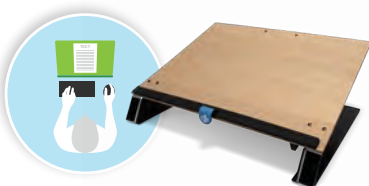

Document holders

- ✓ Adjustable in different positions
- ✓ Suitable for reading and writing
- ✓ With soft foam wrist support
- ✓ Made in the Netherlands, in oak or acrylic