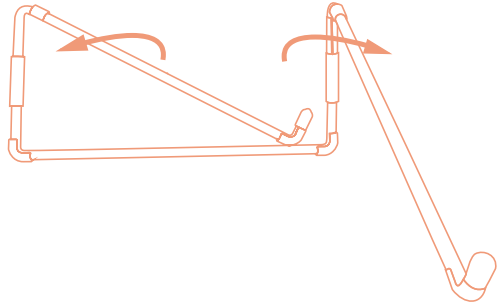

Setup

**Final
product**

For more information
about this product,
scan the QR code!
<https://r-go.tools/travel_web_en>