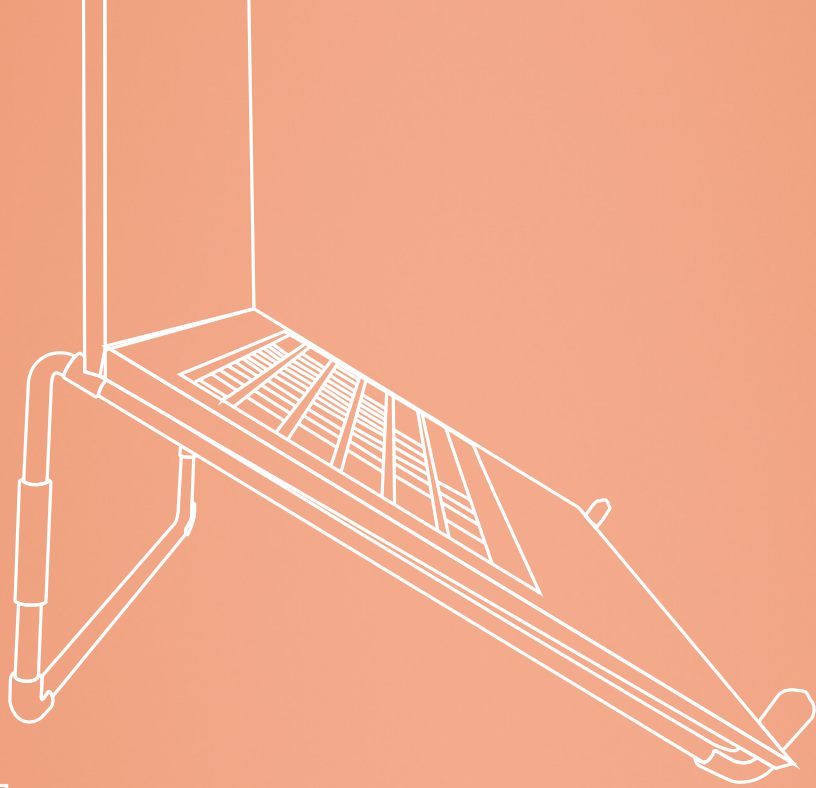

# ergonomic laptop stand

R-Go Steel Travel

# Setup

---

**Final  
product**

For more information  
about this product,  
scan the QR code!  
[https://r-go.tools/travel\\_web\\_en](https://r-go.tools/travel_web_en)

# Ergonomischer Laptop-Ständer

R-Go Steel Travel